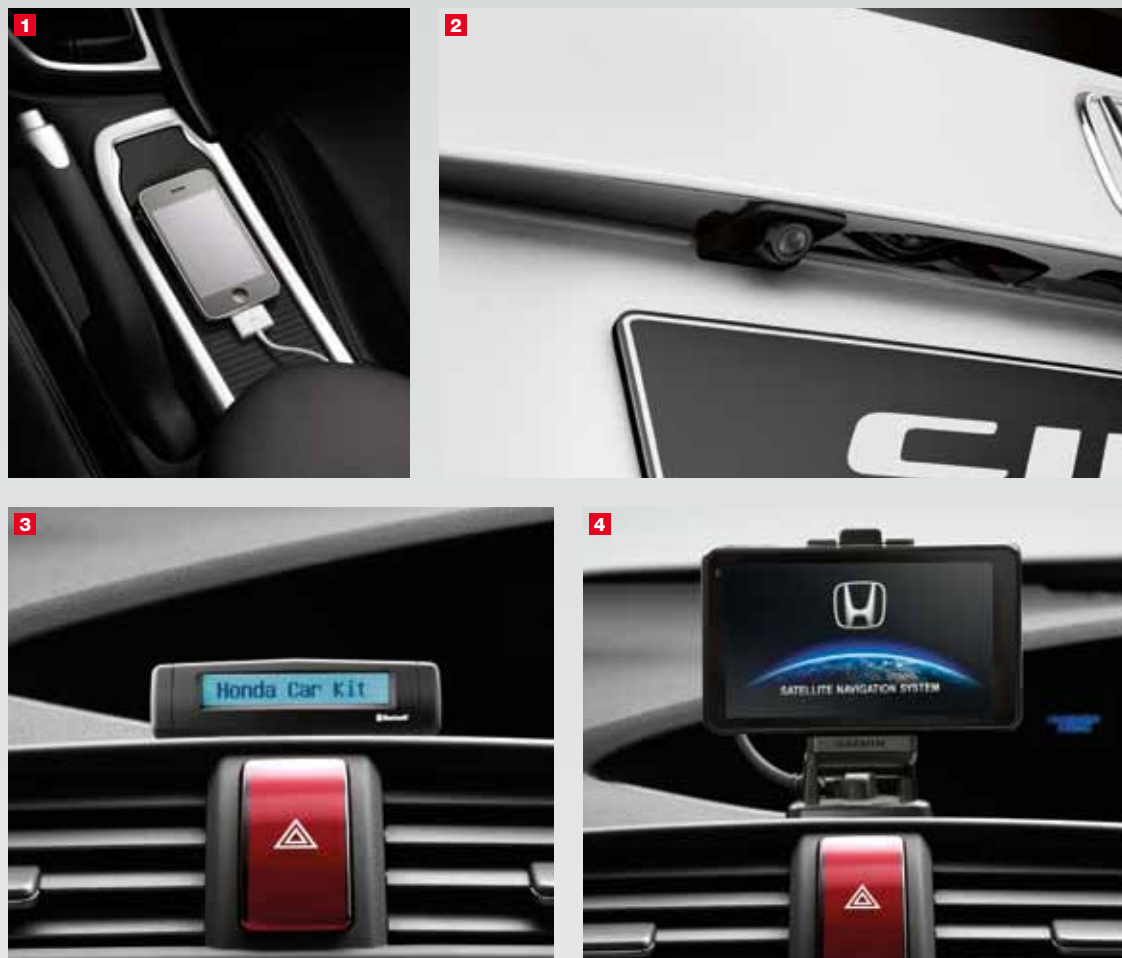

Useful technology

Whether you're talking with friends, enjoying your favourite tracks or negotiating tight parking spaces, we've developed a range of audio enhancements and electronic accessories that make any journey as easy and pleasurable as possible.

1. **1 USB ADAPTER**
   This adapter allows you to connect your MP3 player to the audio system and enjoy your music collection on the road.
   (Check audio and video compatibility with your local Honda Dealer.)
2. **2 PARKING AID CAMERA**
   Select reverse gear and the parking camera picture appears on the screen of your Civic's iMID display.
3. **3 BLUETOOTH® PHONE SYSTEM**
   The Honda hands-free Bluetooth® phone system allows you to manage calls on the move safely and simply.
   (For a list of compatible phones, please contact your local Honda Dealer.)

1. **4 HONDA COMPACT NAVIGATION SYSTEM**
   With advanced routing capabilities, our compact navigation system offers the perfect alternative to in-dash navigation. Using Bluetooth® wireless technology and our ecoRoute® feature, planning your route has never been as effortless or fuel efficient.
2. **5 SD NAVIGATION SYSTEM**
   The new Honda in-vehicle SD Navigation System has a 6.1" touchscreen, neatly integrated into the dashboard. It comes with map coverage for 34 European countries, all updatable via SD card, plus voice commands and menus available in 12 languages. Not to mention Bluetooth® HFT, with integrated microphone and audio streaming, AUX-in and USB iPod® connectivity.