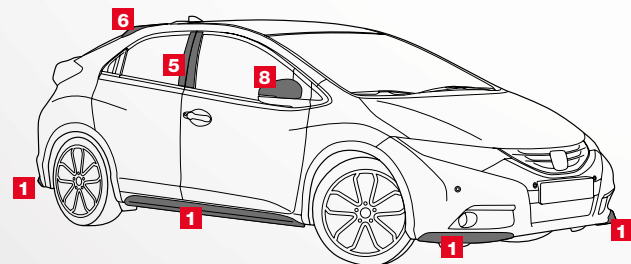

Dynamic style

The Civic's bold design and exquisite finish are clear to see, but there's plenty you can do to further enhance its looks. Choose from our wide range of exterior styling accessories and add that personal touch.

- **1 FRONT, SIDE AND REAR SKIRTS**
  With a carbon inspired finish, these front, side and rear skirts will perfectly complement the stylish profile of your Civic.
- **2 FRONT SPORTS GRILLE**
  Give your Civic a stylish look by adding this front sports grille, finished in matt metallic silver.
- **3 TAILGATE GARNISH**
- **4 AIR INTAKE GARNISHES**
- **5 B-PILLAR GARNISHES**
  These matt metallic silver finished garnishes add a subtle accent to your Civic.
- **6 ROOF SPOILER**
  Available in all colour options, this spoiler extends the flowing lines and adds a sportier profile to your Civic.
- **7 SPORTS TANK LID**
  A smartly designed fuel filler cap, featuring the Civic logo, provides a subtle sporting detail to your Civic.
- **8 DOOR MIRROR COVERS**
  Matt metallic silver finished door mirror covers add a striking and elegant touch.