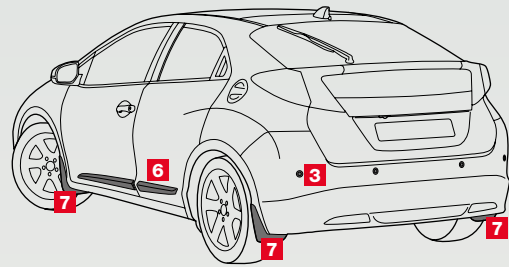

**1 FRONT FOG LIGHTS**

Perfectly integrated into the air intakes, these bright fog lights improve visibility in poor driving conditions.

**2 FRONT PARKING SENSORS**

**3 REAR PARKING SENSORS**

Sensors integrated into the front or rear bumpers provide accurate, audible assistance when parking your car.