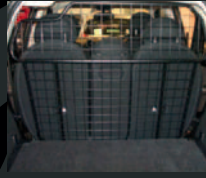

MINI GENUINE ACCESSORIES – COUNTRYMAN LUGGAGE AND LEISURE.

Dog guard