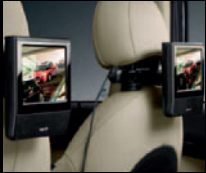

MINI COUNTRYMAN COMMUNICATION AND TECHNOLOGY.

DVD Kit