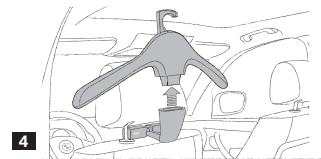

PERFECT FORM – TO THE LAST DETAIL.

ORIGINAL BMW INTERIOR ACCESSORIES.