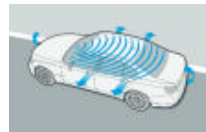

Alarm system